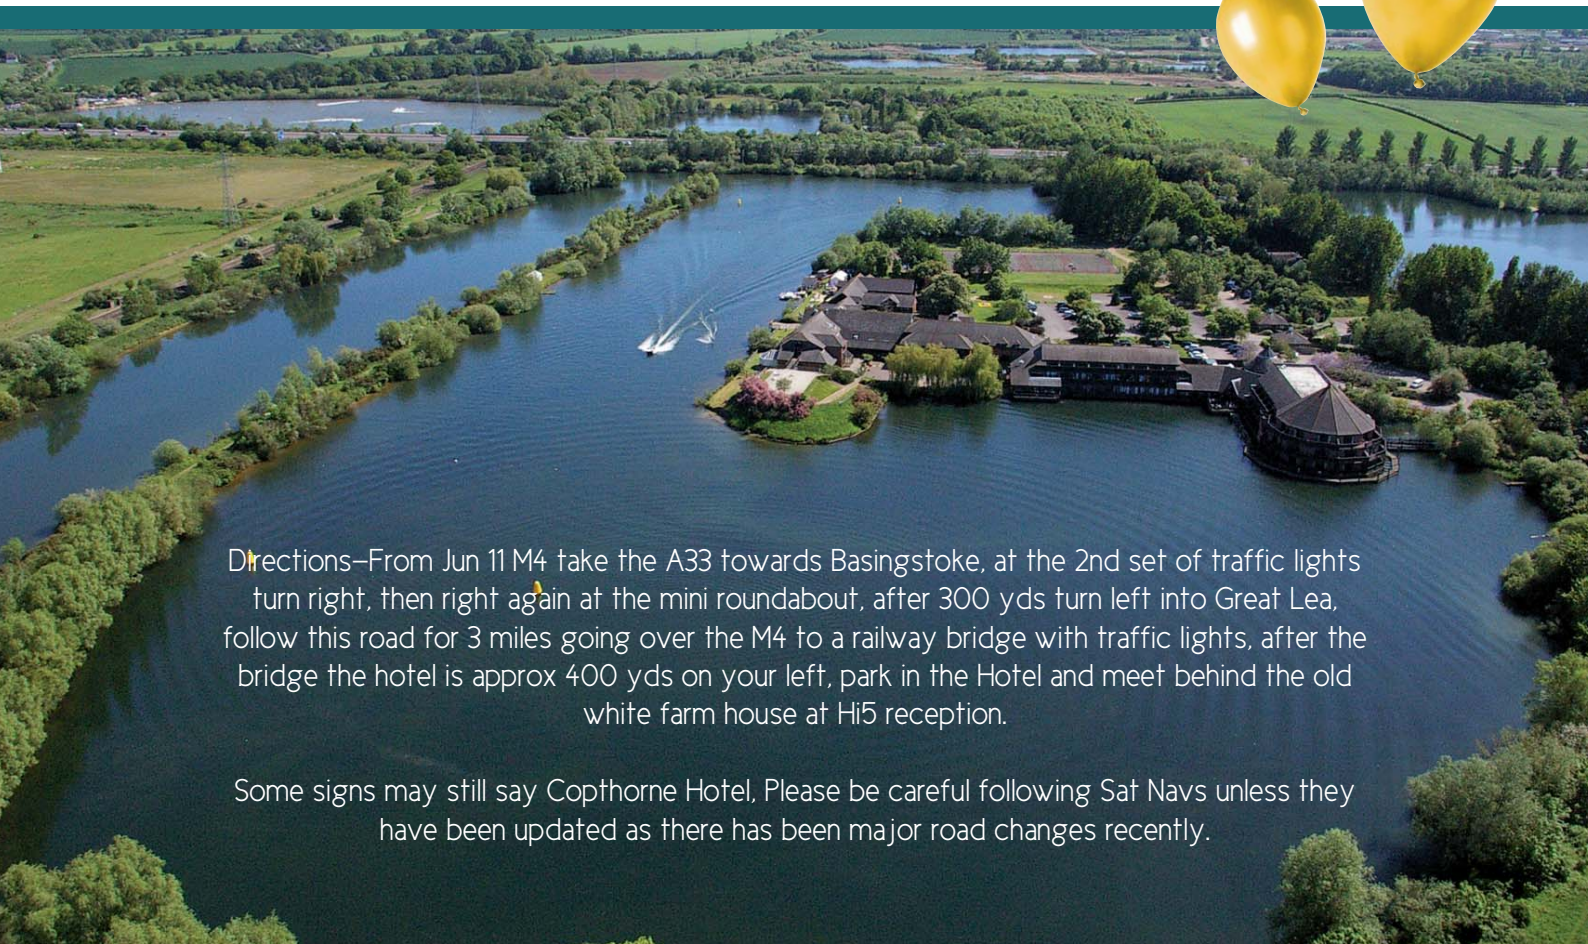

You're invited

To

Activity Party on

At

Please reply to

Venue:

**Hi 5 Water Sports
& Activities**

Reading Lake Hotel
Pingewood
Reading
RG30 3UN

Directions—From Jun 11 M4 take the A33 towards Basingstoke, at the 2nd set of traffic lights turn right, then right again at the mini roundabout, after 300 yds turn left into Great Lea, follow this road for 3 miles going over the M4 to a railway bridge with traffic lights, after the bridge the hotel is approx 400 yds on your left, park in the Hotel and meet behind the old white farm house at Hi5 reception.